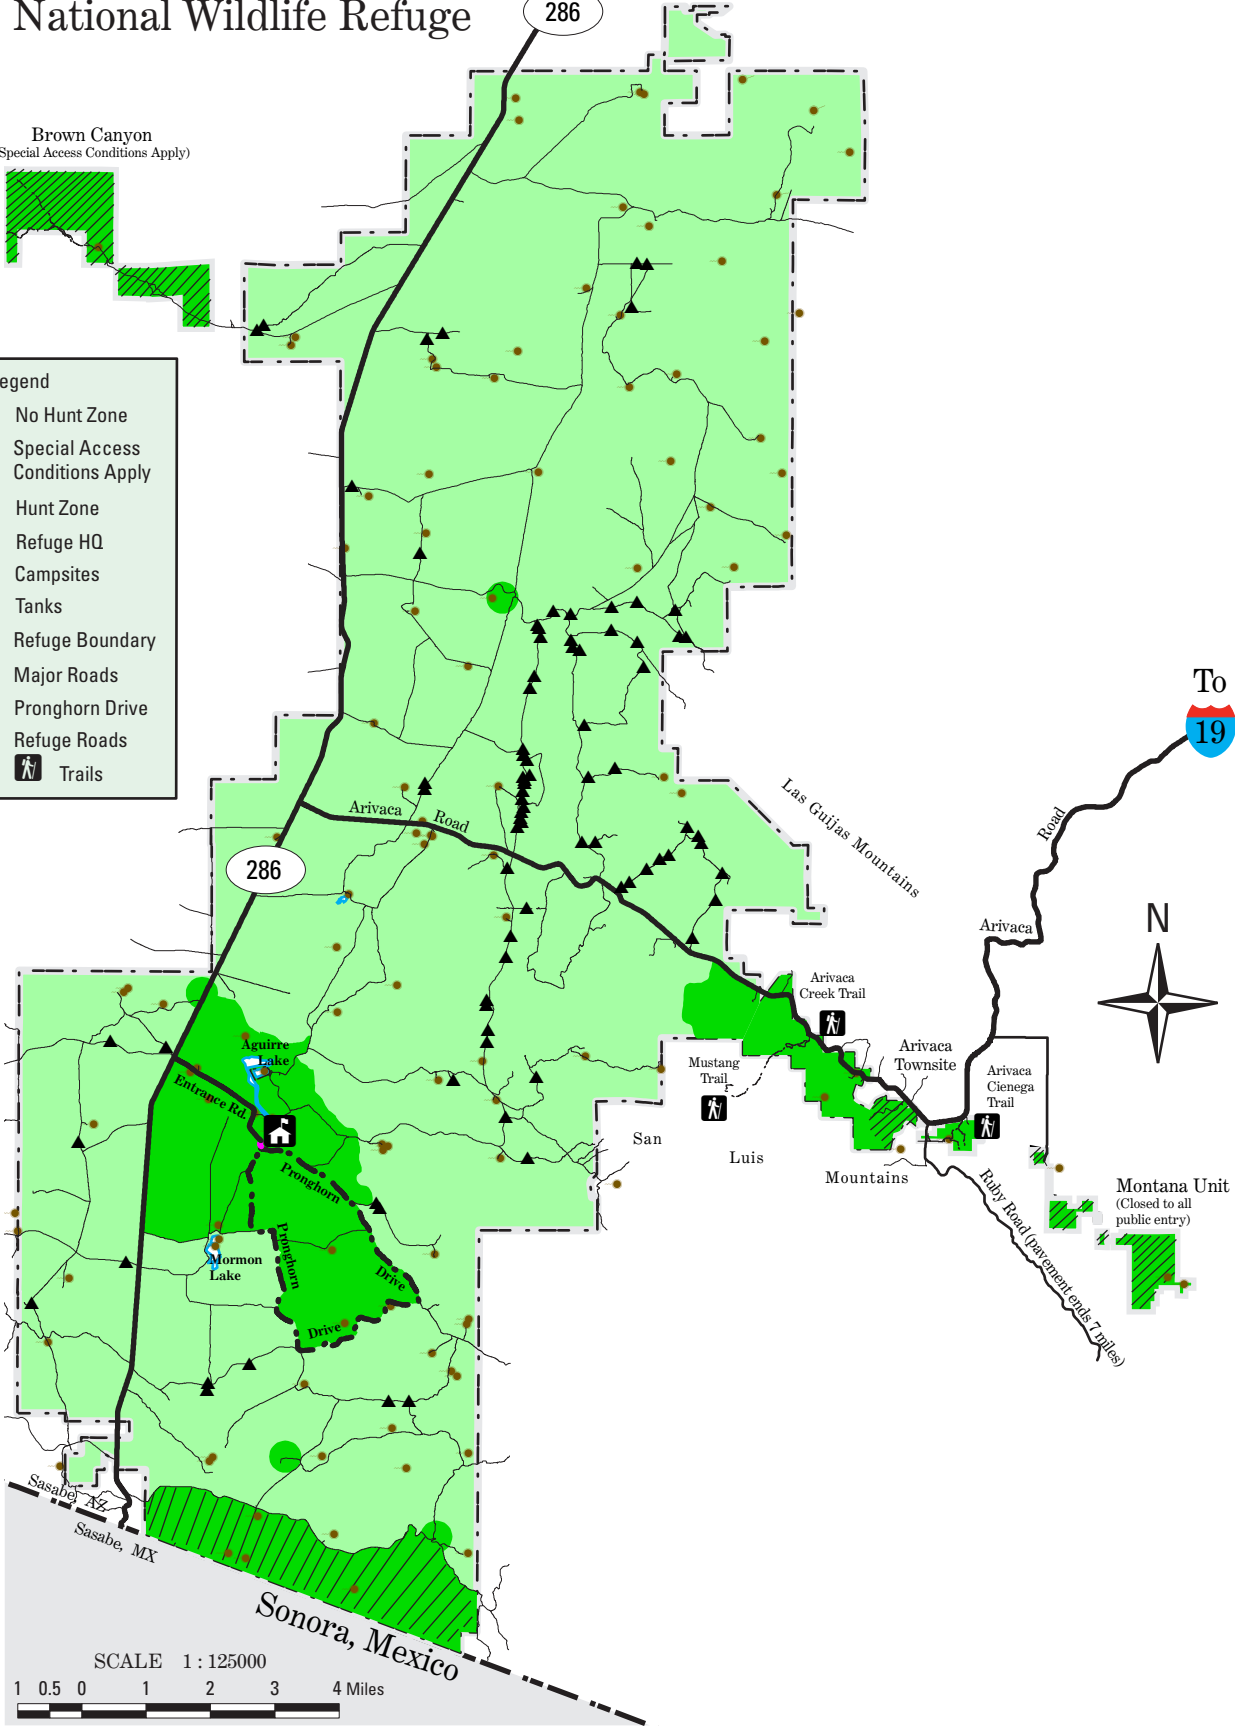

# Buenos Aires National Wildlife Refuge

To Tucson

286

Brown Canyon  
(Special Access Conditions Apply)

**Legend**

- No Hunt Zone
- Special Access Conditions Apply
- Hunt Zone
- Refuge HQ
- Campsites
- Tanks
- Refuge Boundary
- Major Roads
- Pronghorn Drive
- Refuge Roads
- Trails

To 19

Montana Unit  
(Closed to all public entry)