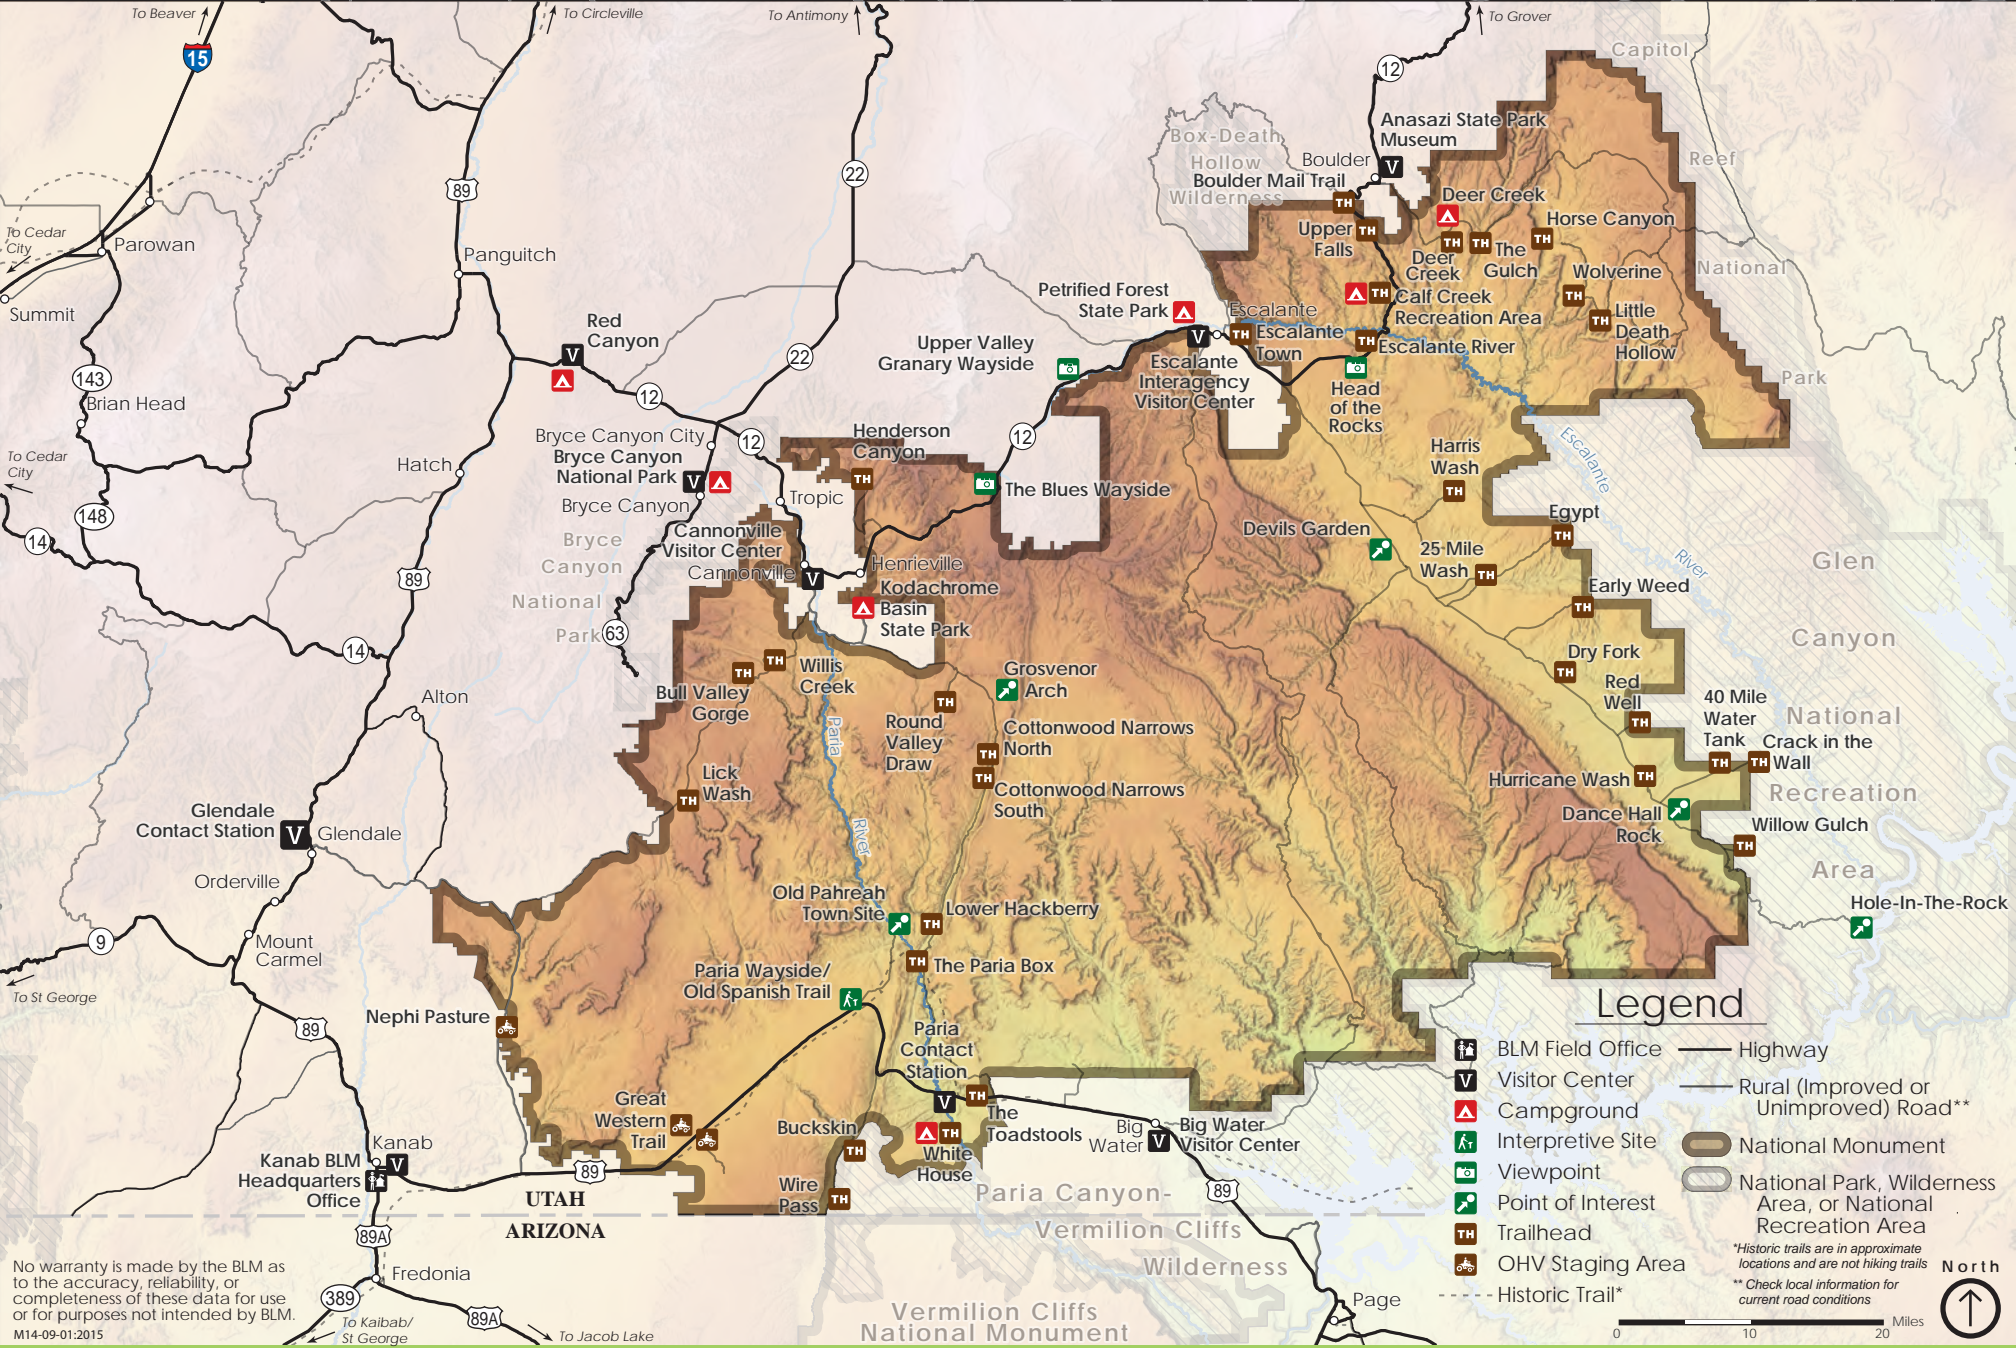

# Grand Staircase-Escalante National Monument

### Legend

|  |                   |  |   |
|--|-------------------|--|---|
|  | BLM Field Office  |  | Highway   |
|  | Visitor Center    |  | Rural (Improved or Unimproved) Road**                       |
|  | Campground        |  | National Monument   |
|  | Interpretive Site |  | National Park, Wilderness Area, or National Recreation Area |
|  | Viewpoint         |  |   |
|  | Point of Interest |  |   |
|  | Trailhead         |  |   |
|  | OHV Staging Area  |  |   |
|  | Historic Trail*   |  |   |

\*Historic trails are in approximate locations and are not hiking trails  
 \*\* Check local information for current road conditions

0 10 20 Miles

North ↑

No warranty is made by the BLM as to the accuracy, reliability, or completeness of these data for use or for purposes not intended by BLM.  
 M14-09-01-2015