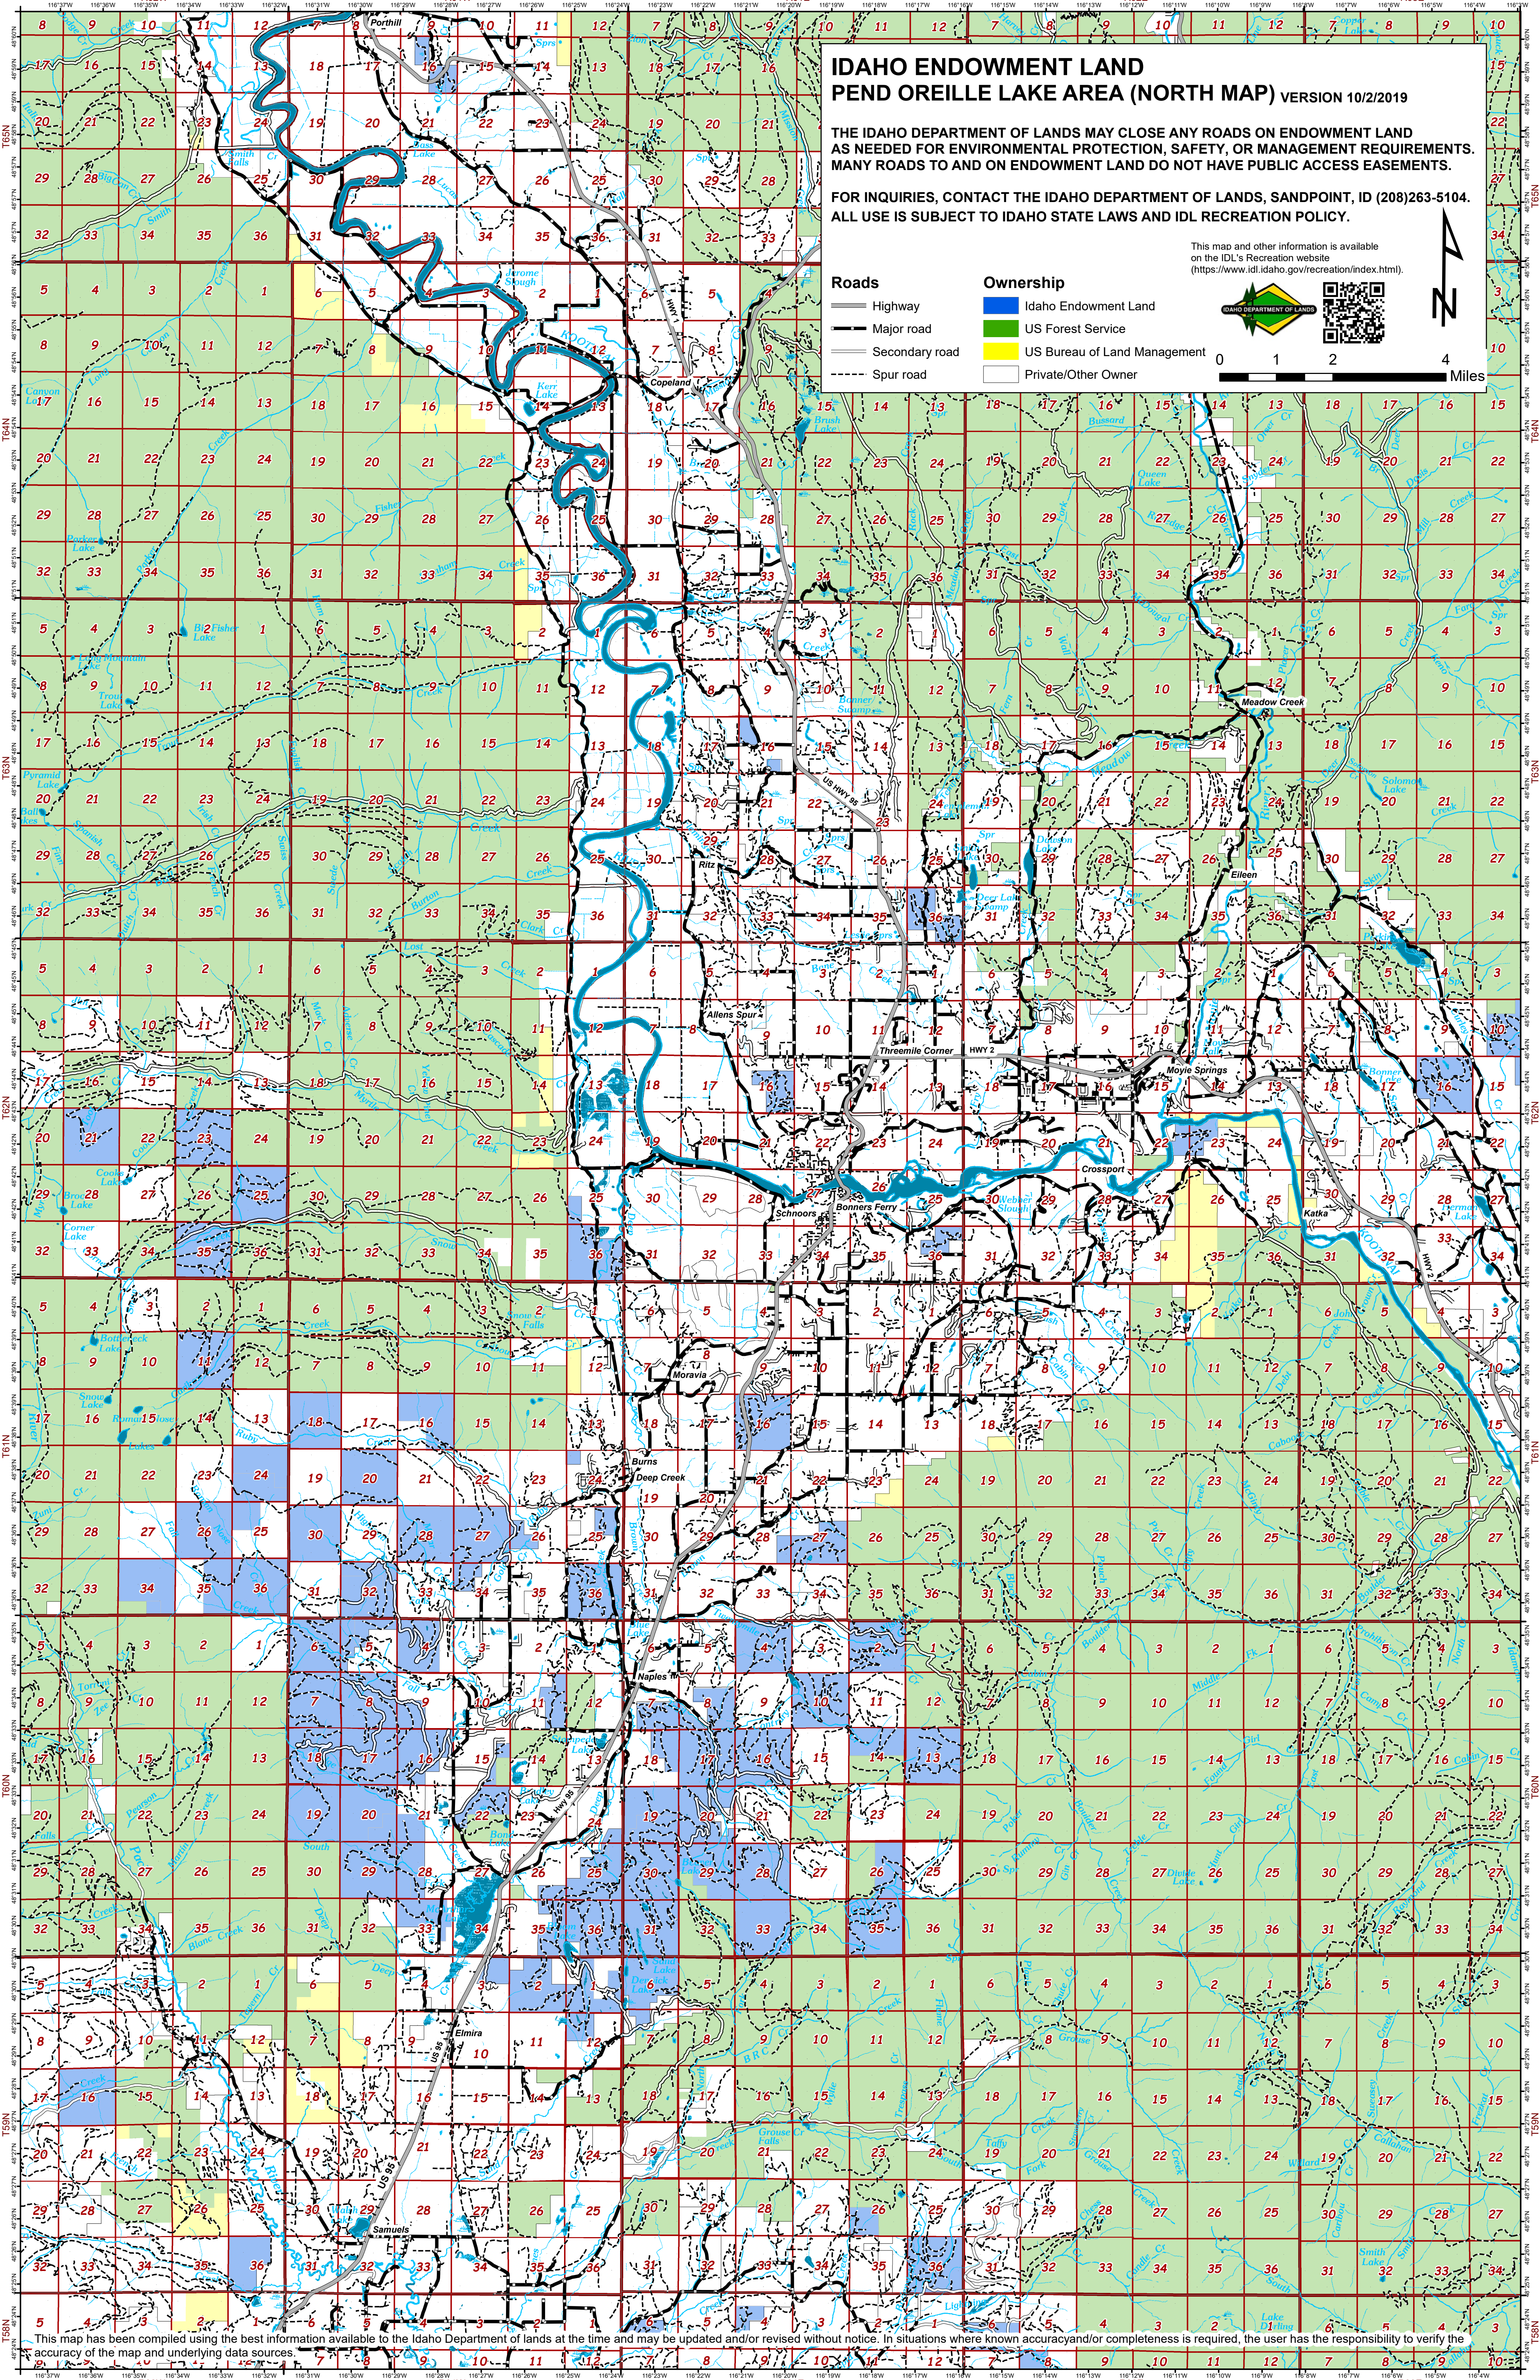

IDAHO ENDOWMENT LAND PEND OREILLE LAKE AREA (NORTH MAP) VERSION 10/2/2019

THE IDAHO DEPARTMENT OF LANDS MAY CLOSE ANY ROADS ON ENDOWMENT LAND AS NEEDED FOR ENVIRONMENTAL PROTECTION, SAFETY, OR MANAGEMENT REQUIREMENTS. MANY ROADS TO AND ON ENDOWMENT LAND DO NOT HAVE PUBLIC ACCESS EASEMENTS.

FOR INQUIRIES, CONTACT THE IDAHO DEPARTMENT OF LANDS, SANDPOINT, ID (208)263-5104. ALL USE IS SUBJECT TO IDAHO STATE LAWS AND IDL RECREATION POLICY.

Roads	Ownership
Highway	Idaho Endowment Land
Major road	US Forest Service
Secondary road	US Bureau of Land Management
Spur road	Private/Other Owner

This map has been compiled using the best information available to the Idaho Department of Lands at the time and may be updated and/or revised without notice. In situations where known accuracy and/or completeness is required, the user has the responsibility to verify the accuracy of the map and underlying data sources.