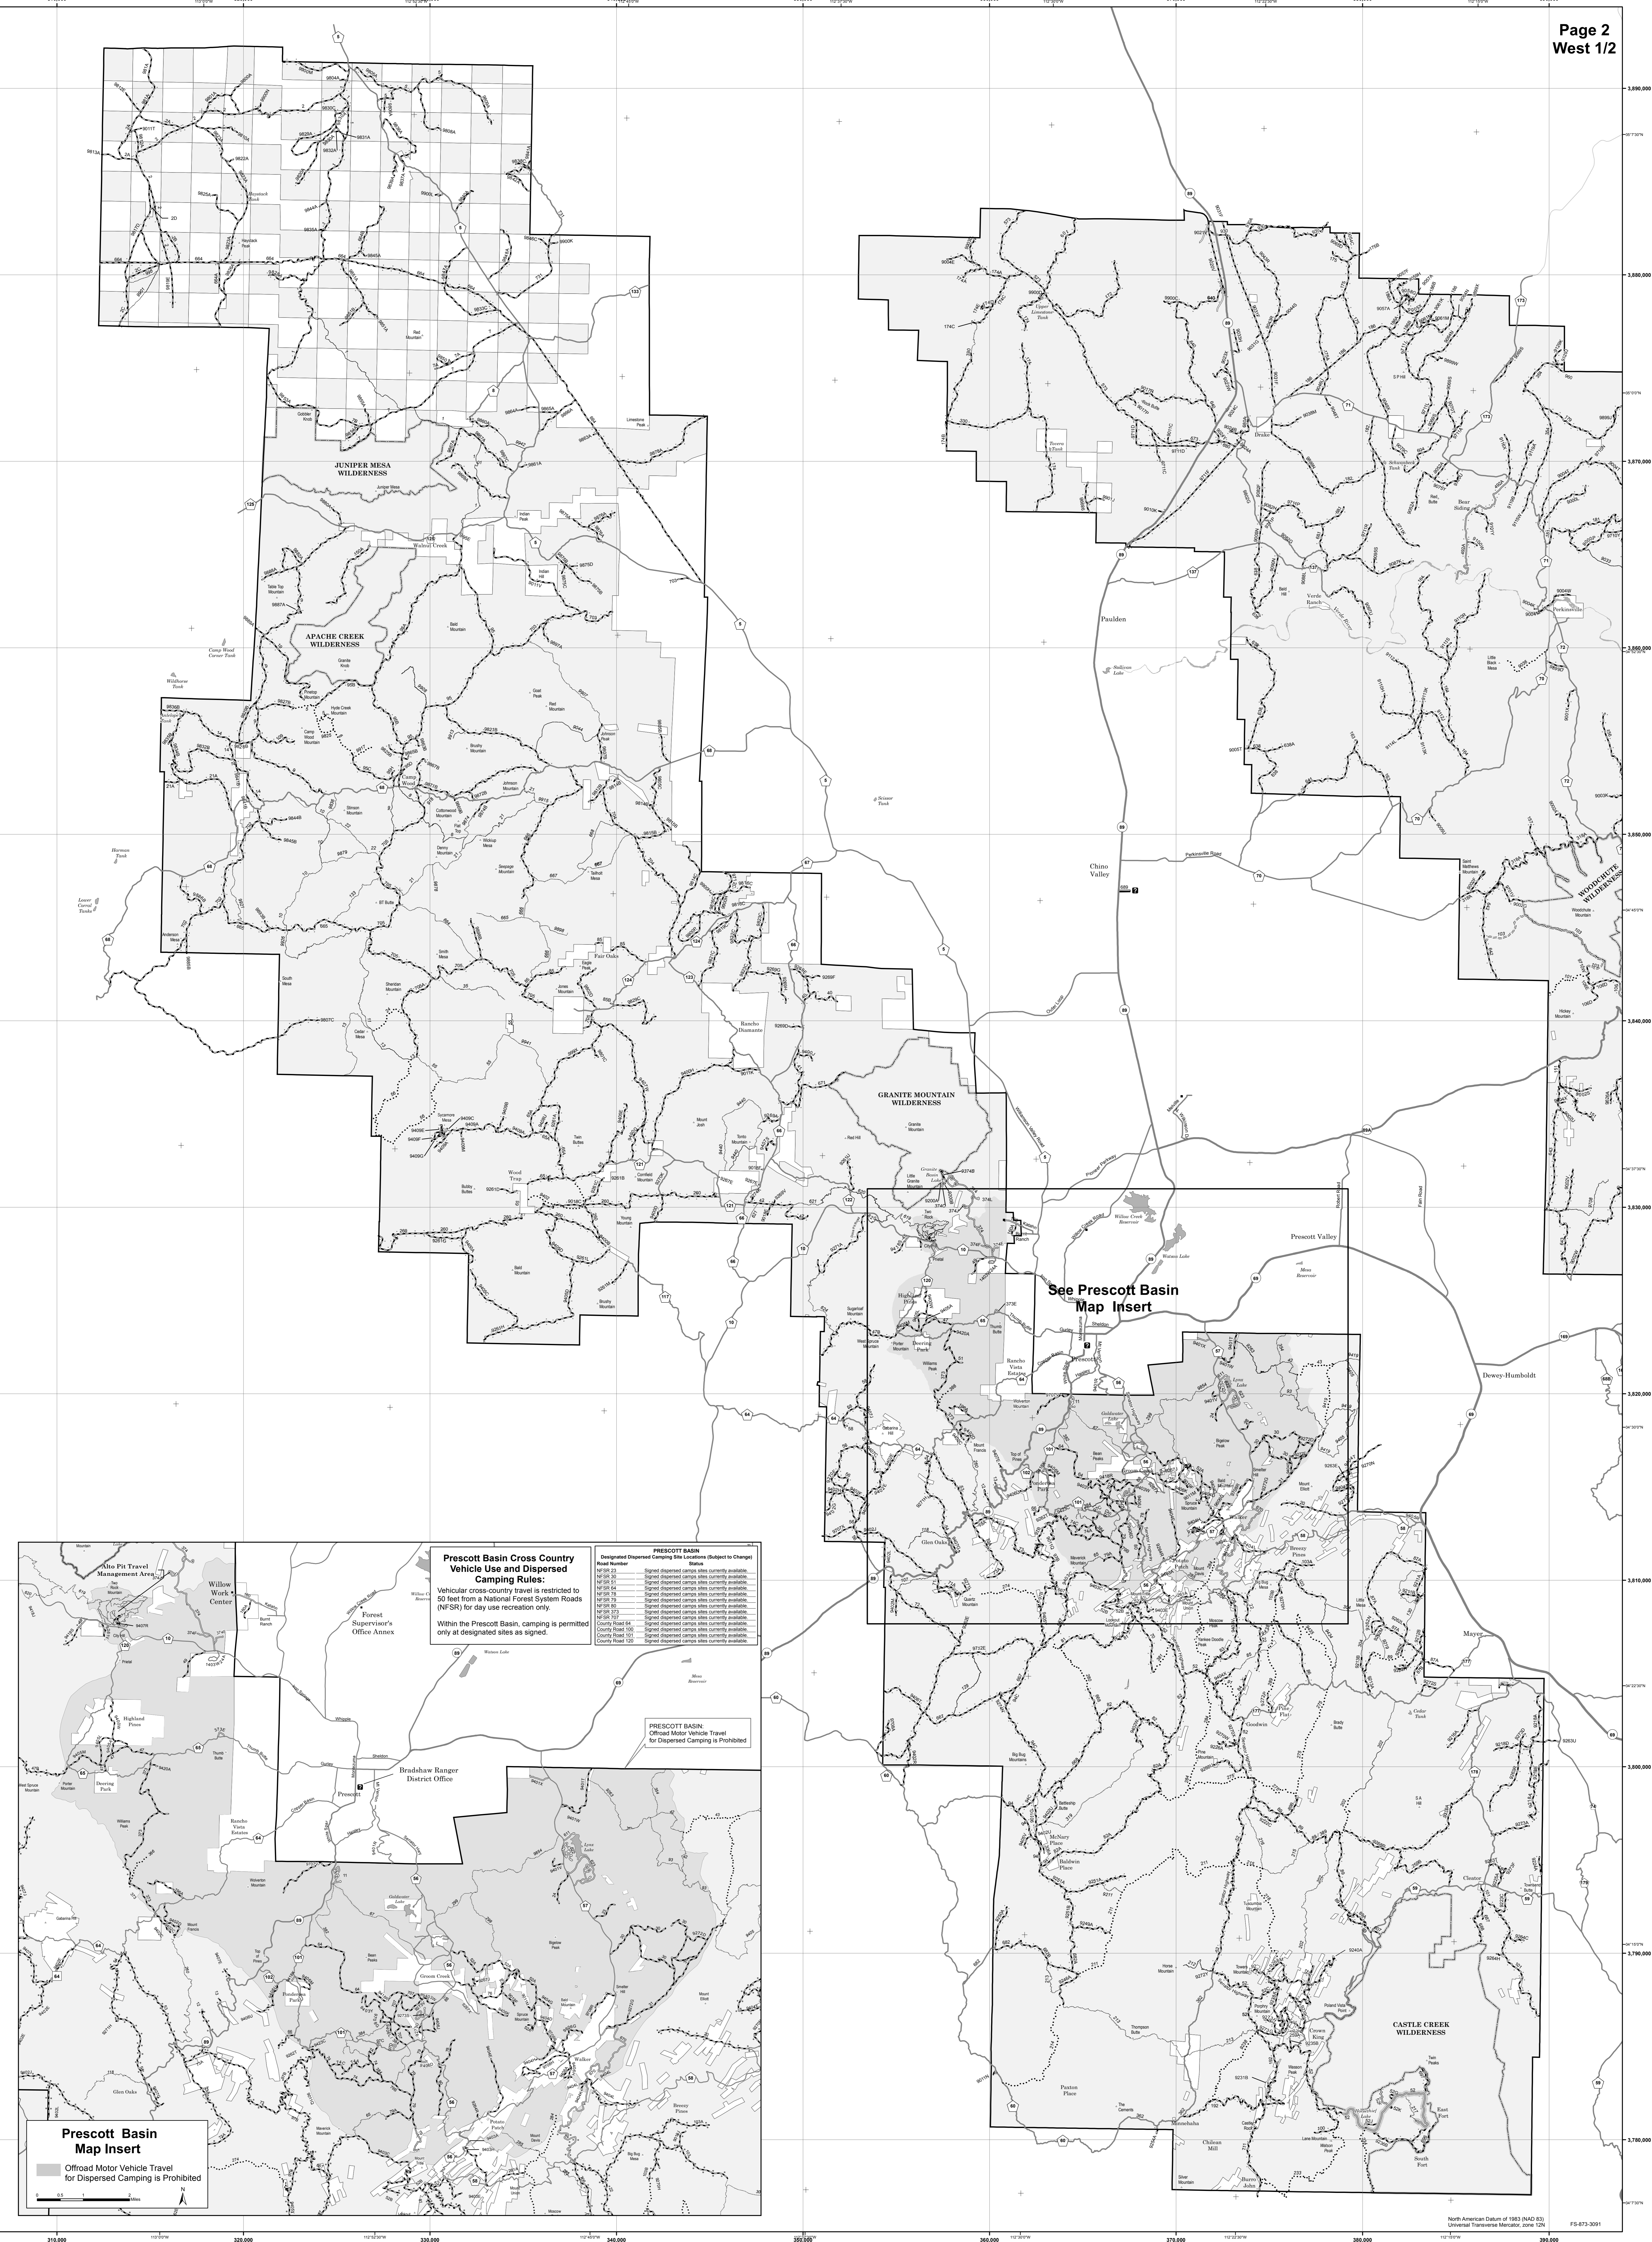

EXPLANATION OF LEGEND ITEMS

Other Public Roads and Trails:
Interstate
Highways, U.S., State
Other Public Roads

See Prescott Basin
Map Insert

Prescott Basin Cross Country Vehicle Use and Dispersed Camping Rules:
Vehicular cross-country travel is restricted to 50 feet from a National Forest System Road (NFSR) for day use recreation only.
Within the Prescott Basin, camping is permitted only at designated sites as signed.

Prescott Basin Map Insert
Offroad Motor Vehicle Travel for Dispersed Camping is Prohibited